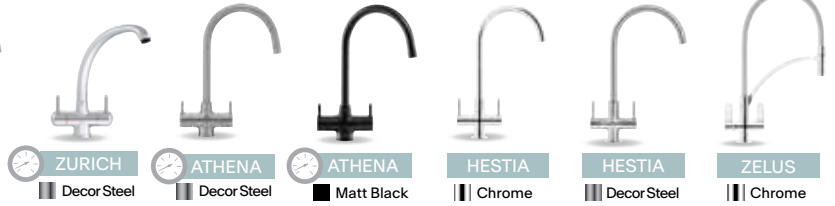

Gloss White

RRP **£546** | YOU SAVE **£137**

YOU PAY £409

Dimensions 595x455mm

ACTIVE SOAP DISPENSERS

RRP **£141** | YOU SAVE **£20**

YOU PAY £121

Chrome

RRP **£153** | YOU SAVE **£21**

YOU PAY £132

Matt Black

SINK & TAP PACKS
Fragranite & Ceramic Undermount/Inset Sinks

INCLUDED

UPGRADE YOUR TAP

BASIS BFG 611-970	£489	£489	£509	£509	£529	£514	£529	£599
BASIS BFG 651	£511	£511	£531	£531	£551	£536	£551	£621
GALASSIA GAK 611	£494	£494	£514	£514	£534	£519	£534	£604
GALASSIA GAK 651	£533	£533	£553	£553	£573	£558	£573	£643
BELFAST BAK 710-53	£409	£409	£429	£429	£449	£434	£449	£519
MARIS MRG 110-52	£652	£652	£672	£672	£692	£677	£692	£762
MARIS MRG 160-34-15	£748	£748	£768	£768	£788	£773	£788	£858

TAP OPTIONS - AT A GLANCE

ZURICH

UPGRADE + £20

Decor Steel

ATHENA

UPGRADE + £20

Decor Steel

UPGRADE + £40